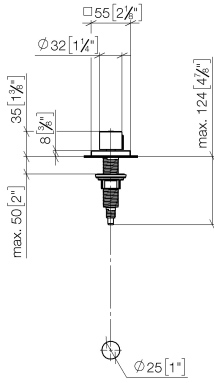

**Strainer waste with control handle - Brushed Platinum**

LOT

10 711 970

- control for single basin
- including adapter for Bowden cable

Fits LOT

	Brushed Platinum	10 711 970-06
	Chrome	10 711 970-00
	Platinum	10 711 970-08
	Durabross (23kt Gold)	10 711 970-09
	Dark Chrome	10 711 970-19
	Brushed Durabross (23kt Gold)	10 711 970-28
	Matte Black	10 711 970-33
	Brushed Champagne (22kt Gold)	10 711 970-46
	Champagne (22kt Gold)	10 711 970-47
	Brushed Chrome	10 711 970-93
	Brushed Dark Platinum	10 711 970-99

10 711 970

mm [inches]

10 711 970

Parts for other finishes can be found here: [Chrome](#)

Spare parts list

No.	Item Number	Name	Quantity used	Delivery time
1	09 20 97 030-06	handle	1	10
2	90 12 12 002 00 90	fixing cap	1	2
3	09 27 87 007-06	rosette	1	10
4	90 14 10 043 00 90	seal	1	2
5	09 14 10 042 90	seal	1	2
6	09 29 06 087-06	spindle	1	-
Spare part can no longer be ordered, please order the replacement item				
7	04 30 01 029 00 90	adaptor	1	2
8	09 24 03 175 90	adaptor	1	2
9	09 11 10 073-07	connection	1	30
10	09 11 10 074-07	connection	1	30
11	09 11 10 079-07	connection	1	30
12	09 30 11 087 90	disc	1	2
13	09 23 30 024-07	nut	1	30